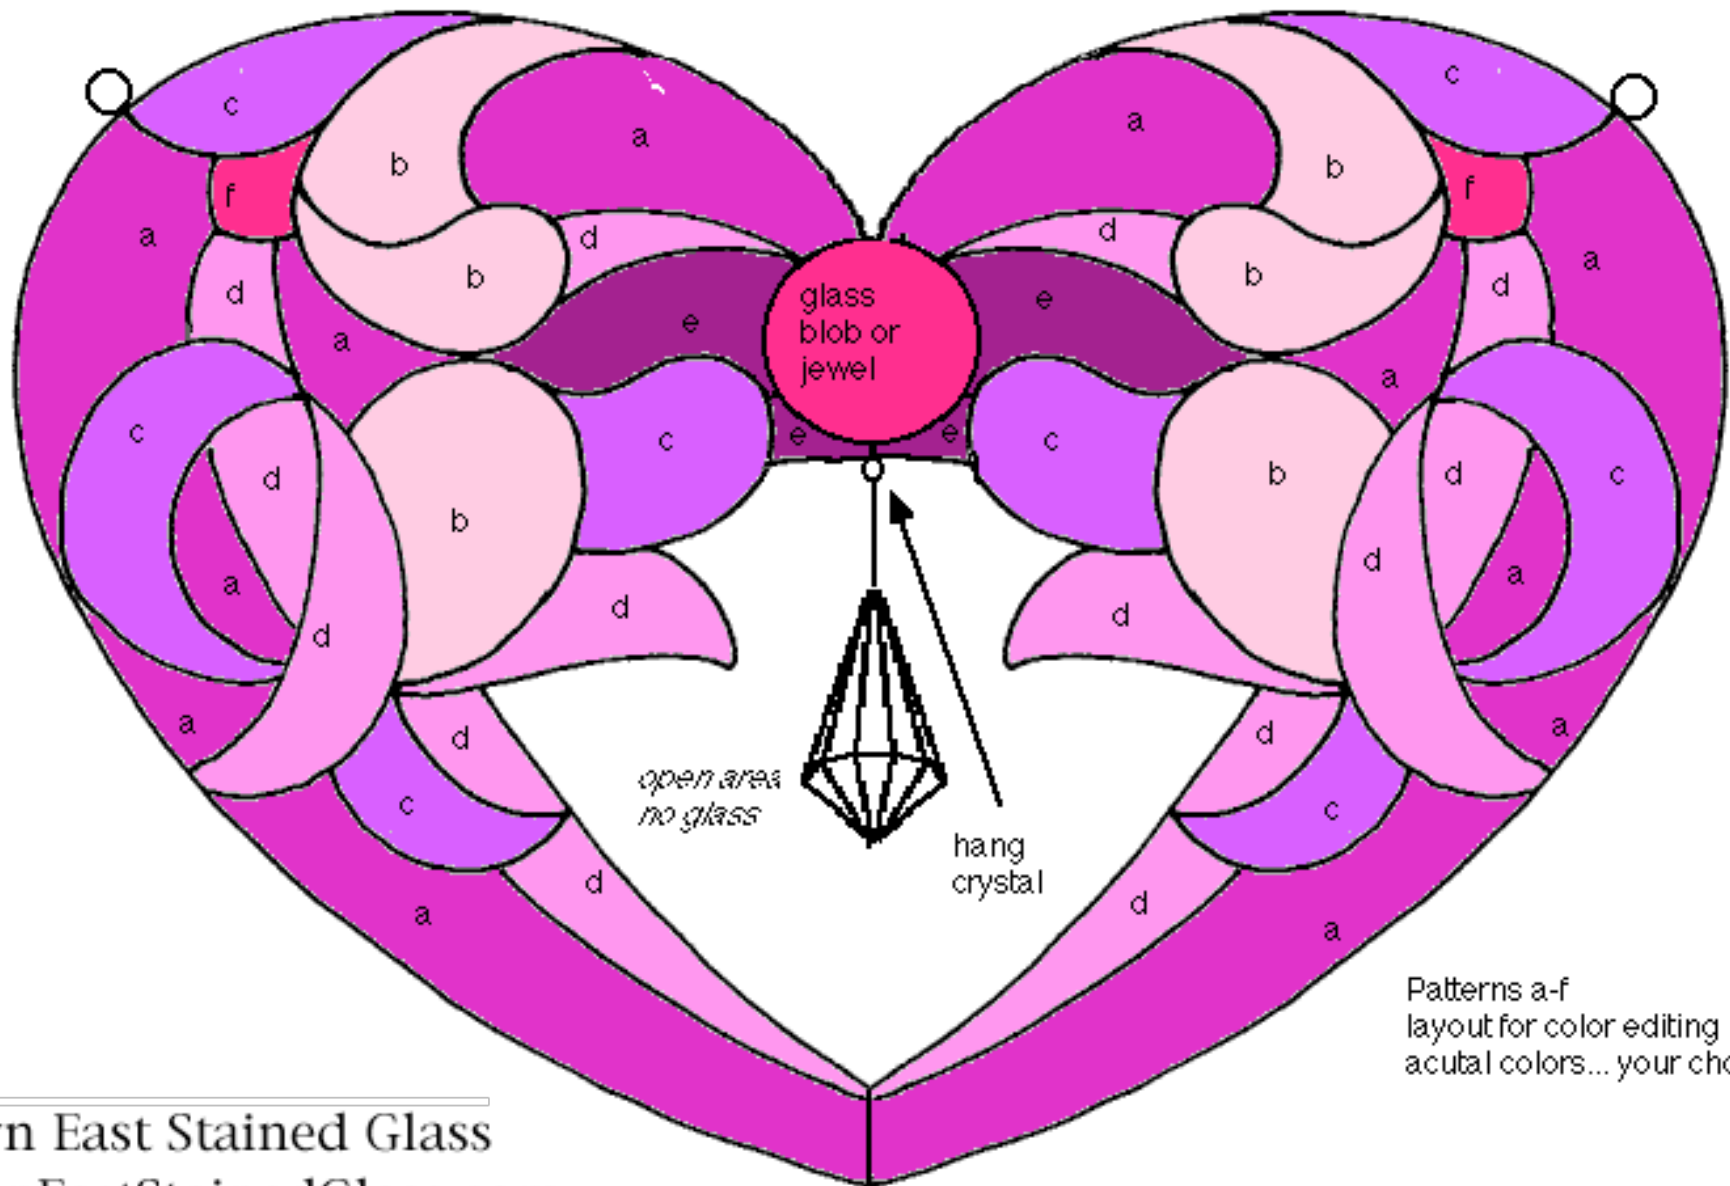

SGB0299-06
Victorian Heart

Patterns a-f
layout for color editing
actual colors... your choice

Down East Stained Glass
DownEastStainedGlass.com

For more stained glass patterns
Click link below to visit our website
[Down East Stained Glass](http://DownEastStainedGlass.com)