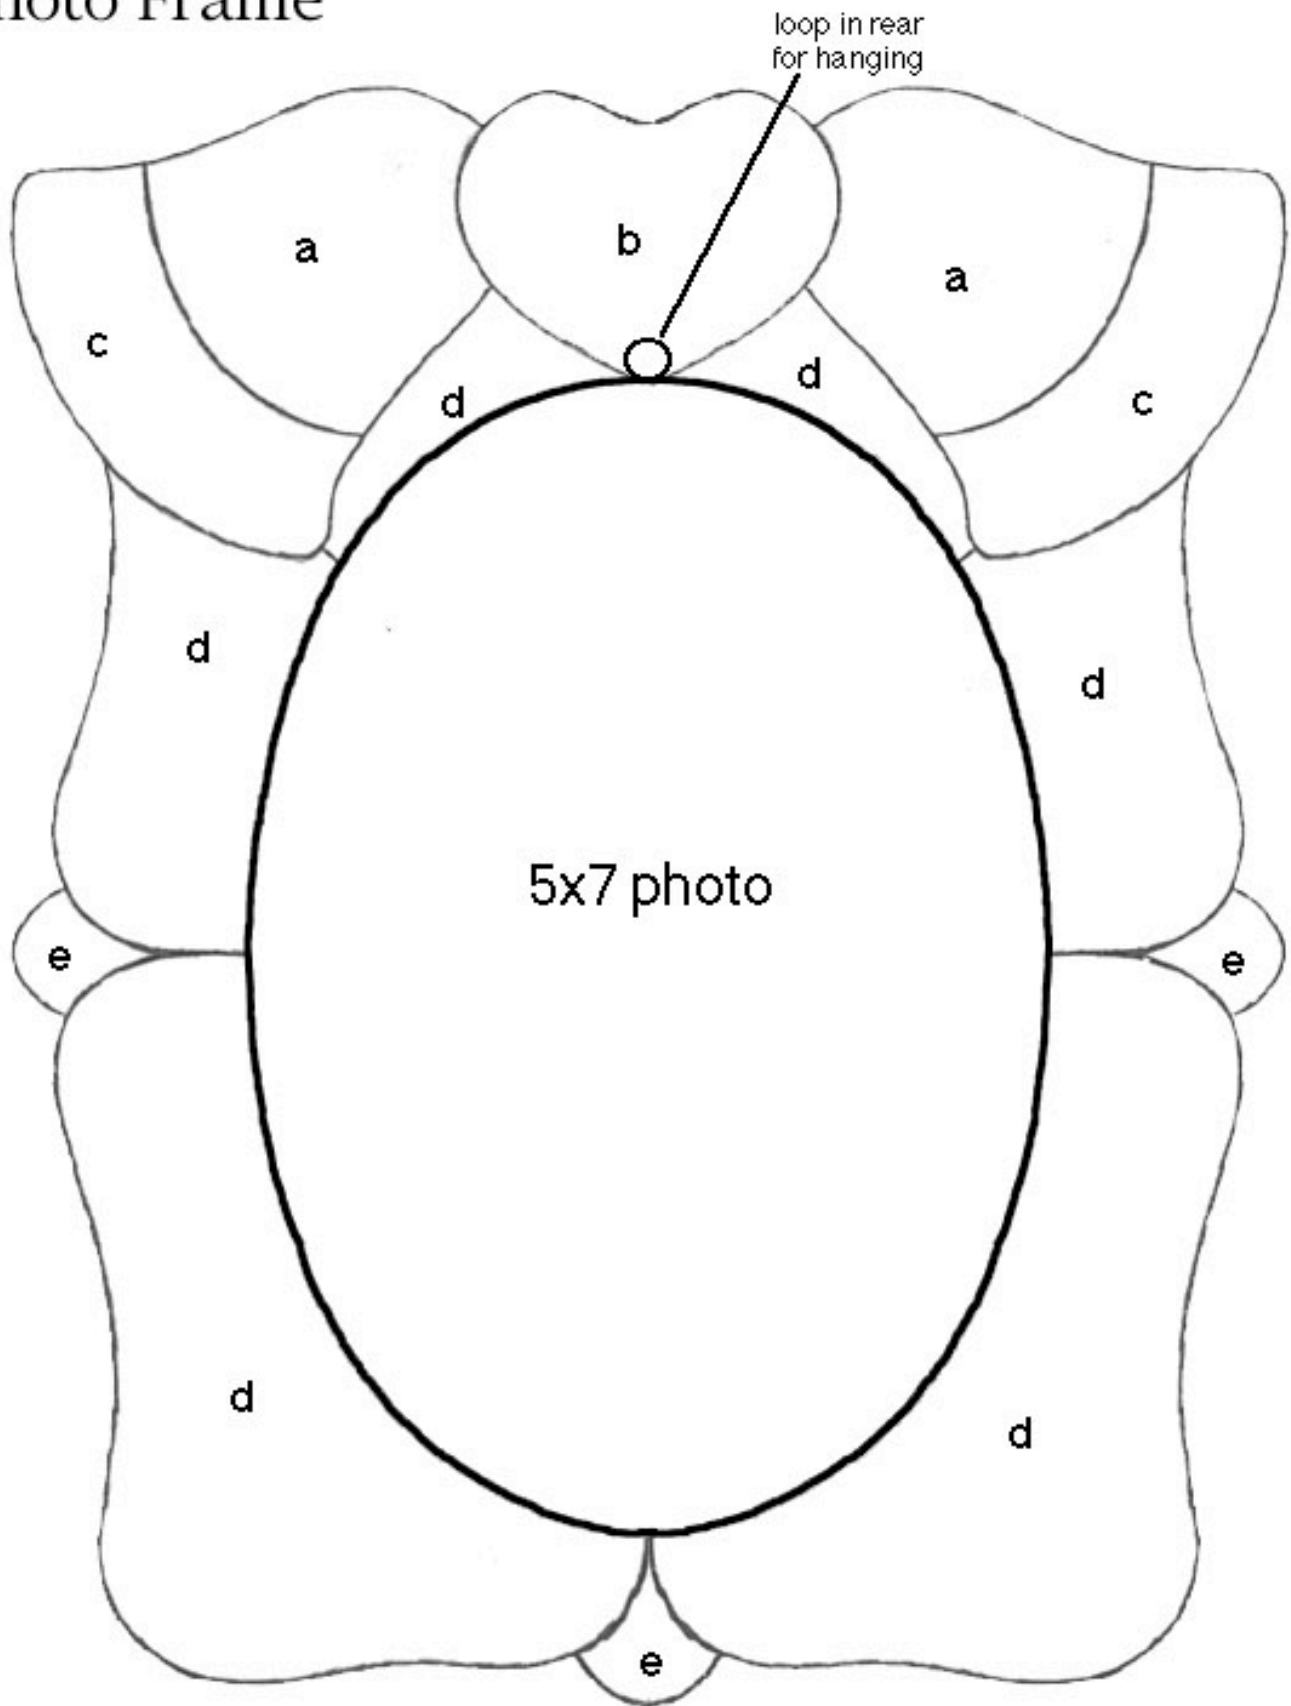

# SGB102a Photo Frame

[downtownstainedglass.com](http://downtownstainedglass.com)

Down East Stained Glass  
Visit us online for more patterns...  
[Stained Glass Pattern Club](#)

SGBO102b

Victorian rose frame