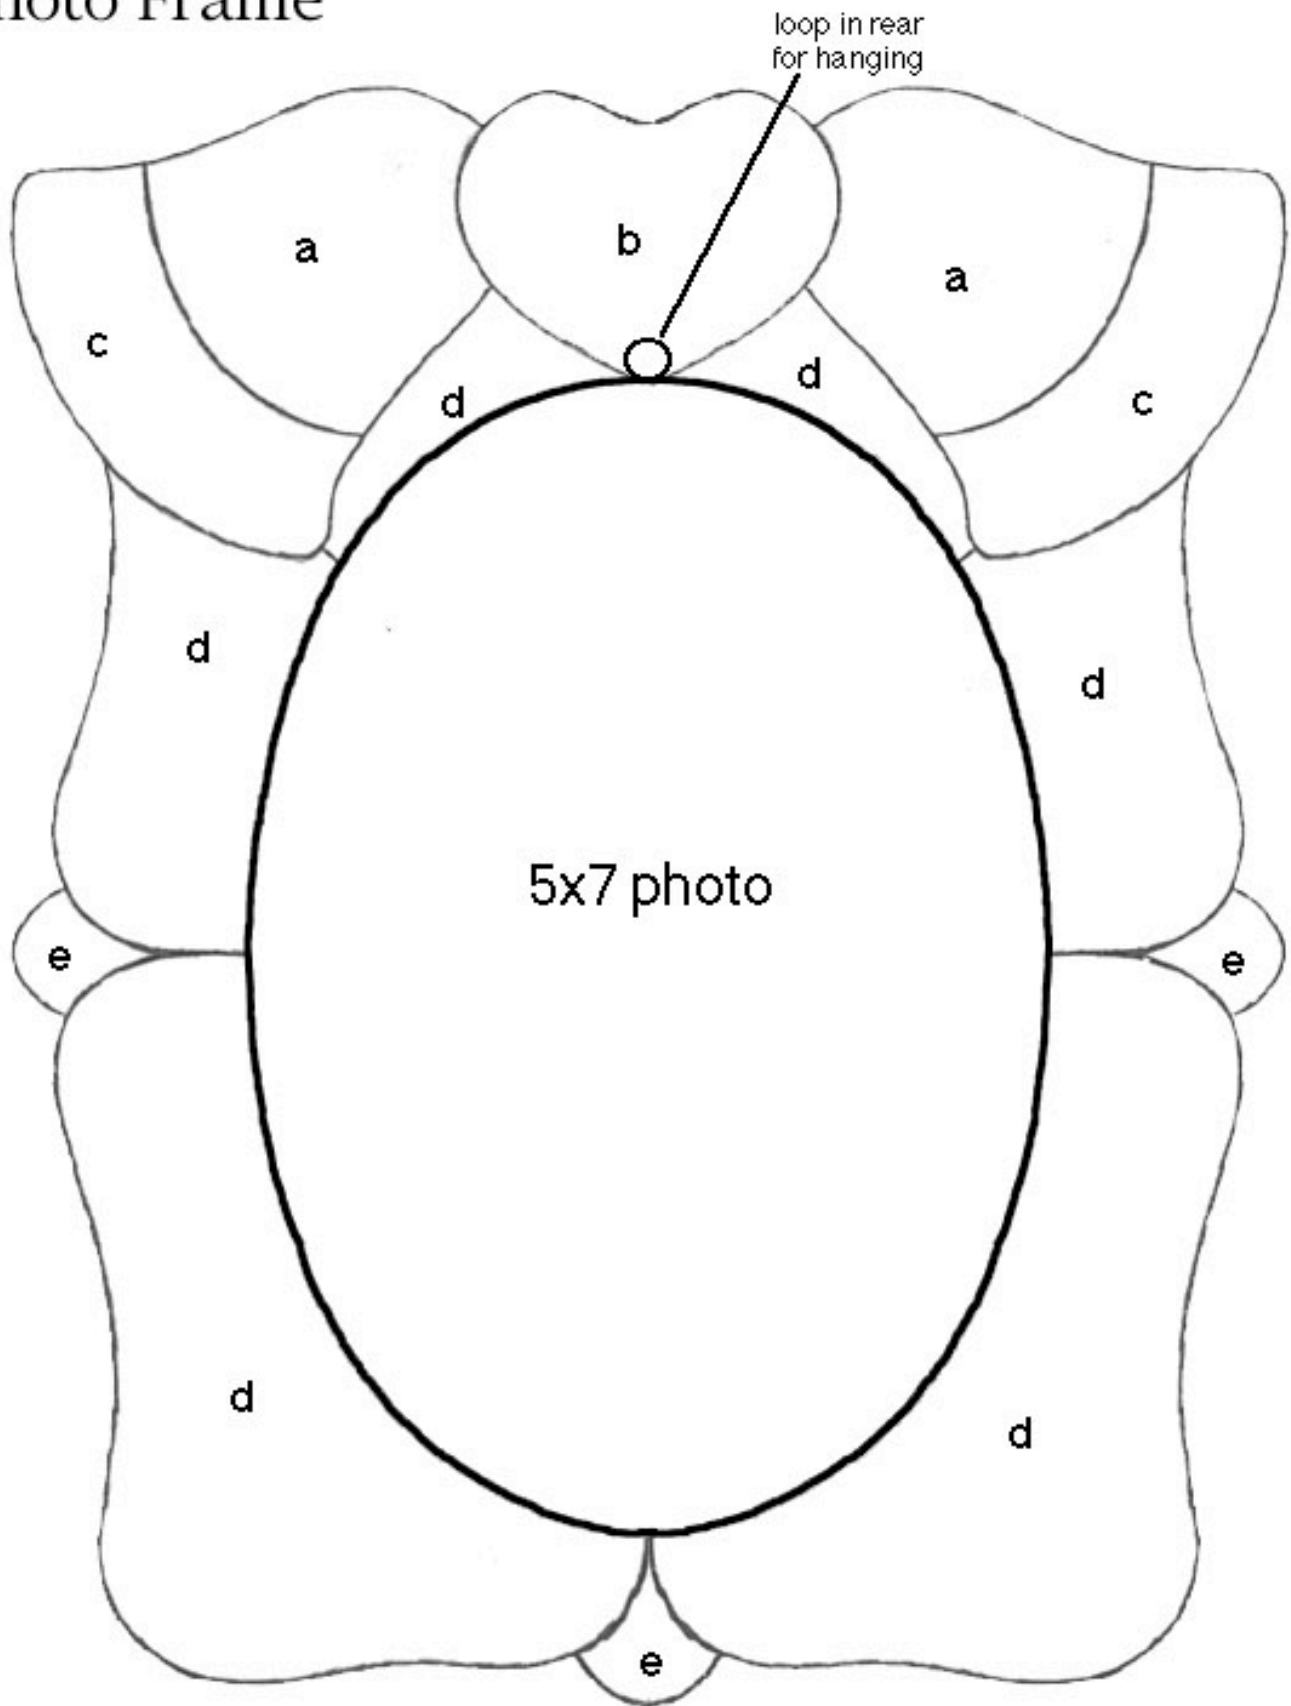

SGB102a Photo Frame

downtownstainedglass.com

Down East Stained Glass
Visit us online for more patterns...
[Stained Glass Pattern Club](#)

SGBO102b
Victorian rose frame

7x5 photo

downeaststainedglass.com

Down East Stained Glass
Visit us online for more patterns...
[Stained Glass Pattern Club](#)